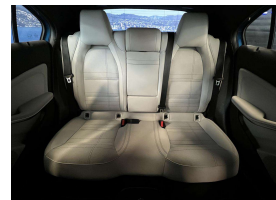

2013 Mercedes-Benz A 180 Urban Progressive Pack. $13,990

Stock ID 16461

Engine 1600 cc, Internal Combustion

Body Hatchback

Odometer 78,560 km

Interior 0

Transmission Automatic

Welcome to Wholesale Cars Direct.
WCD is quality, WCD is service, it is who we are.

Stunning example that's been extremely well cared for. Originally bought by Wholesale Cars Direct, so guaranteed quality. Features include, 9 x SRS Airbags, Electronic stability control, Eco Start/Stop Function, Cruise Control, Auto headlights, Factory Bluetooth, Paddle shift tiptronic, ISOFIX child seat anchor points, Collision prevention assist, Rear view camera, Active park assist, Parking sensors, Multi function steering wheel, Attention assist, Pedestrian protection.