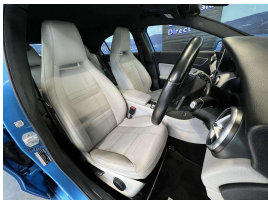

Wholesale Cars Direct

2013 Mercedes-Benz A 180 Urban Progressive Pack. \$13,990

Stock ID 16461

Engine 1600 cc, Internal Combustion

Body Hatchback

Odometer 78,560 km

Interior 0

Transmission Automatic

Welcome to Wholesale Cars Direct.
WCD is quality, WCD is service, it is who we are.

Stunning example that's been extremely well cared for. Originally bought by Wholesale Cars Direct, so guaranteed quality. Features include, 9 x SRS Airbags, Electronic stability control, Eco Start/Stop Function, Cruise Control, Auto headlights, Factory Bluetooth, Paddle shift tiptronic, ISOFIX child seat anchor points, Collision prevention assist, Rear view camera, Active park assist, Parking sensors, Multi function steering wheel, Attention assist, Pedestrian protection.