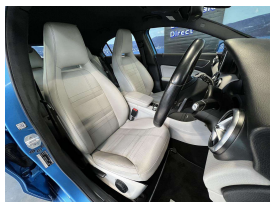

Wholesale Cars Direct

2013 Mercedes-Benz A 180 Urban Progressive Pack. \$12,990

Stock ID 16461

Engine 1600 cc, Internal Combustion

Body Hatchback

Odometer 78,560 km

Interior 0

Transmission Automatic

Welcome to Wholesale Cars Direct.
WCD is quality, WCD is service, it is who we are.

Stunning example that's been extremely well cared for. Originally bought by Wholesale Cars Direct, so guaranteed quality. Features include, 9 x SRS Airbags, Electronic stability control, Eco Start/Stop Function, Cruise Control, Auto headlights, Factory Bluetooth, Paddle shift tiptronic, ISOFIX child seat anchor points, Collision prevention assist, Rear view camera, Active park assist, Parking sensors, Multi function steering wheel, Attention assist, Pedestrian protection.