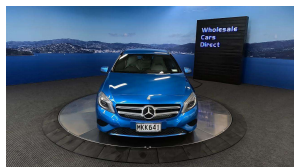

Wholesale Cars Direct

2013 Mercedes-Benz A 180 Urban Progressive Pack. \$12,990

Stock ID 16461

Engine 1600 cc, Internal Combustion

Body Hatchback

Odometer 78,560 km

Interior 0

Transmission Automatic

Welcome to Wholesale Cars Direct.
WCD is quality, WCD is service, it is who we are.

Stunning example that's been extremely well cared for. Originally bought by Wholesale Cars Direct, so guaranteed quality. Features include, 9 x SRS Airbags, Electronic stability control, Eco Start/Stop Function, Cruise Control, Auto headlights, Factory Bluetooth, Paddle shift tiptronic, ISOFIX child seat anchor points, Collision prevention assist, Rear view camera, Active park assist, Parking sensors, Multi function steering wheel, Attention assist, Pedestrian protection.