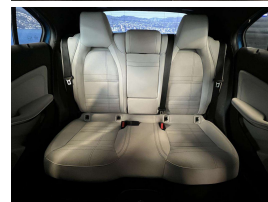

2013 Mercedes-Benz A 180 Urban Progressive Pack. $12,990

Stock ID 16461

Engine 1600 cc, Internal Combustion

Body Hatchback

Odometer 78,560 km

Interior 0

Transmission Automatic

Welcome to Wholesale Cars Direct.
WCD is quality, WCD is service, it is who we are.

Stunning example that's been extremely well cared for. Originally bought by Wholesale Cars Direct, so guaranteed quality. Features include, 9 x SRS Airbags, Electronic stability control, Eco Start/Stop Function, Cruise Control, Auto headlights, Factory Bluetooth, Paddle shift tiptronic, ISOFIX child seat anchor points, Collision prevention assist, Rear view camera, Active park assist, Parking sensors, Multi function steering wheel, Attention assist, Pedestrian protection.