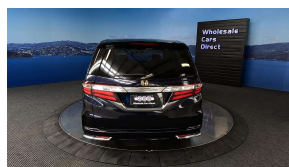

Wholesale Cars Direct

2017 Honda Odyssey Absolute Honda Sensing - Grade 4.5.

Vehicle	Odometer	Engine	Seats	Stock ID
Details	91.220 km	2400 cc	-	16364

TRADE IN's

All trade ins can be facilitated here quickly and easily