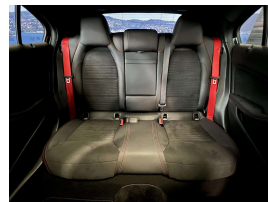

## 2017 Mercedes-Benz A 250 AMG Sport 4Matic - Panoramic Sunroof -

**Stock ID** 16484  
**Engine** 2000 cc  
**Body** Hatchback  
**Odometer** 40,200 km  
**Interior** 0  
**Transmission** Automatic

Welcome to Wholesale Cars Direct.  
WCD is quality, WCD is service, it is who we are.