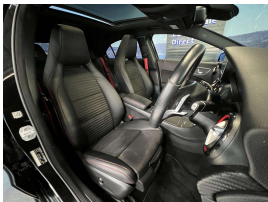

## 2017 Mercedes-Benz A 250 AMG Sport 4Matic - Panoramic Sunroof -

**Stock ID** 16484  
**Engine** 2000 cc  
**Body** Hatchback  
**Odometer** 40,200 km  
**Interior** 0  
**Transmission** Automatic

Welcome to Wholesale Cars Direct.  
WCD is quality, WCD is service, it is who we are.