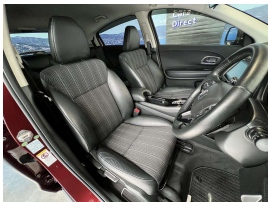

## 2014 Honda Vezel Hybrid L Pack - 4WD. \$17,990

**Stock ID** 16398  
**Engine** 1500 cc, Hybrid  
**Body** SUV  
**Odometer** 99,980 km  
**Interior** 0  
**Transmission** Automatic

Welcome to Wholesale Cars Direct.  
WCD is quality, WCD is service, it is who we are.