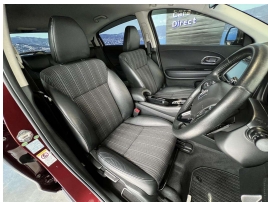

## 2014 Honda Vezel Hybrid L Pack - 4WD. \$19,990

**Stock ID** 16398  
**Engine** 1500 cc, Hybrid  
**Body** SUV  
**Odometer** 99,980 km  
**Interior** 0  
**Transmission** Automatic

Welcome to Wholesale Cars Direct.  
WCD is quality, WCD is service, it is who we are.