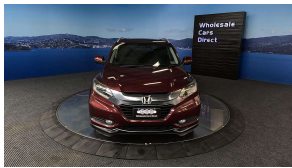

Wholesale Cars Direct

2014 Honda Vezel Hybrid L Pack - 4WD. \$19,990

Stock ID 16398
Engine 1500 cc, Hybrid
Body SUV
Odometer 99,980 km
Interior 0
Transmission Automatic

Welcome to Wholesale Cars Direct.
WCD is quality, WCD is service, it is who we are.