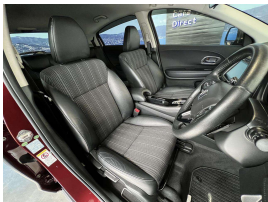

Wholesale Cars Direct

2014 Honda Vezel Hybrid L Pack - 4WD. \$19,990

Stock ID 16398
Engine 1500 cc, Hybrid
Body SUV
Odometer 99,980 km
Interior 0
Transmission Automatic

Welcome to Wholesale Cars Direct.
WCD is quality, WCD is service, it is who we are.