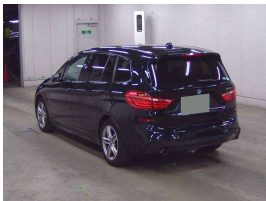

2018 BMW 218i Motor Sport - 7 Seater - Facelift - Grade 4.5. $24,990

Stock ID 16550
Engine 1500 cc
Body Hatchback
Odometer 49,964 km
Interior 0
Transmission Automatic

Welcome to Wholesale Cars Direct. WCD is quality, WCD is service, it is who we are.

Arriving soon.