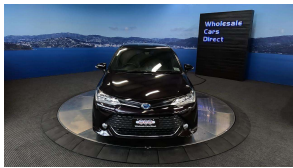

Wholesale Cars Direct

2017 Toyota Corolla Fielder Hybrid G WXB - Grade 4.5 - Apple Car Play

Stock ID	16001
Engine	1500 cc, Hybrid
Body	Station Wagon
Odometer	57,262 km
Interior	0
Transmission	Automatic

Welcome to Wholesale Cars Direct.
WCD is quality, WCD is service, it is who we are.

Hybrid G WXB, simply an immaculate example, this has been ridiculously well cared for. Stunning colour called Bordeaux, we could only improve this vehicle by installing a NZ stereo with Bluetooth handsfree, music streaming, Apple Car Play, Android auto & Reverse Camera. It also comes with 8 x SRS airbags, Partial Leather Trim, Traction control, ISOFIX child seat anchor points, 3 Point belts for all seats, Proximity key, Push button start, Lane departure, Front collision warning, Auto headlights, Climate air conditioning. 16 inch Alloy wheels, The Hybrid drivetrain which uses both a 54kw 1.5 Litre petrol engine and a 45kw electric motor.