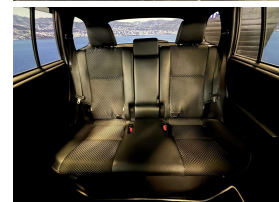

Wholesale Cars Direct

2017 Toyota Corolla Fielder Hybrid G WXB - Grade 4.5 - Apple Car Play

Stock ID	16001
Engine	1500 cc, Hybrid
Body	Station Wagon
Odometer	57,262 km
Interior	0
Transmission	Automatic

Welcome to Wholesale Cars Direct.
WCD is quality, WCD is service, it is who we are.

Hybrid G WXB, simply an immaculate example, this has been ridiculously well cared for. Stunning colour called Bordeaux, we could only improve this vehicle by installing a NZ stereo with Bluetooth handsfree, music streaming, Apple Car Play, Android auto & Reverse Camera. It also comes with 8 x SRS airbags, Partial Leather Trim, Traction control, ISOFIX child seat anchor points, 3 Point belts for all seats, Proximity key, Push button start, Lane departure, Front collision warning, Auto headlights, Climate air conditioning. 16 inch Alloy wheels, The Hybrid drivetrain which uses both a 54kw 1.5 Litre petrol engine and a 45kw electric motor.