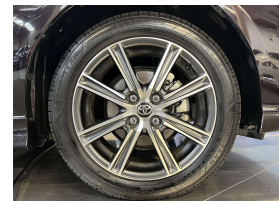

Wholesale Cars Direct

2017 Toyota Corolla Fielder Hybrid G WXB - Grade 4.5 - Apple Car Play

Stock ID	16001
Engine	1500 cc, Hybrid
Body	Station Wagon
Odometer	57,262 km
Interior	0
Transmission	Automatic

Welcome to Wholesale Cars Direct.
WCD is quality, WCD is service, it is who we are.

Hybrid G WXB, simply an immaculate example, this has been ridiculously well cared for. Stunning colour called Bordeaux, we could only improve this vehicle by installing a NZ stereo with Bluetooth handsfree, music streaming, Apple Car Play, Android auto & Reverse Camera. It also comes with 8 x SRS airbags, Partial Leather Trim, Traction control, ISOFIX child seat anchor points, 3 Point belts for all seats, Proximity key, Push button start, Lane departure, Front collision warning, Auto headlights, Climate air conditioning. 16 inch Alloy wheels, The Hybrid drivetrain which uses both a 54kw 1.5 Litre petrol engine and a 45kw electric motor.