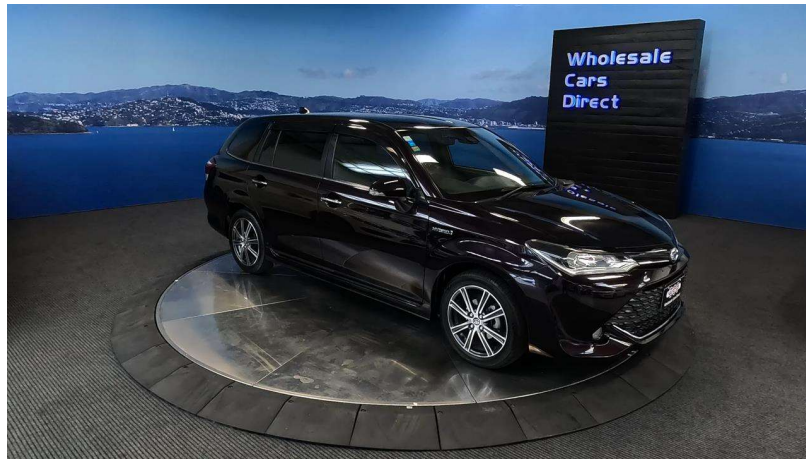

Wholesale Cars Direct

2017 Toyota Corolla Fielder Hybrid G WXB - Grade 4.5 - Apple Car Play

Stock ID	16001
Engine	1500 cc, Hybrid
Body	Station Wagon
Odometer	57,262 km
Interior	0
Transmission	Automatic

Welcome to Wholesale Cars Direct.
WCD is quality, WCD is service, it is who we are.

Hybrid G WXB, simply an immaculate example, this has been ridiculously well cared for. Stunning colour called Bordeaux, we could only improve this vehicle by installing a NZ stereo with Bluetooth handsfree, music streaming, Apple Car Play, Android auto & Reverse Camera. It also comes with 8 x SRS airbags, Partial Leather Trim, Traction control, ISOFIX child seat anchor points, 3 Point belts for all seats, Proximity key, Push button start, Lane departure, Front collision warning, Auto headlights, Climate air conditioning. 16 inch Alloy wheels, The Hybrid drivetrain which uses both a 54kw 1.5 Litre petrol engine and a 45kw electric motor.