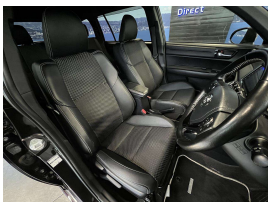

Wholesale Cars Direct

2017 Toyota Corolla Fielder Hybrid G WXB - Grade 4.5 - Apple Car Play

Stock ID	16001
Engine	1500 cc, Hybrid
Body	Station Wagon
Odometer	57,262 km
Interior	0
Transmission	Automatic

Welcome to Wholesale Cars Direct.
WCD is quality, WCD is service, it is who we are.

Hybrid G WXB, simply an immaculate example, this has been ridiculously well cared for. Stunning colour called Bordeaux, we could only improve this vehicle by installing a NZ stereo with Bluetooth handsfree, music streaming, Apple Car Play, Android auto & Reverse Camera. It also comes with 8 x SRS airbags, Partial Leather Trim, Traction control, ISOFIX child seat anchor points, 3 Point belts for all seats, Proximity key, Push button start, Lane departure, Front collision warning, Auto headlights, Climate air conditioning. 16 inch Alloy wheels, The Hybrid drivetrain which uses both a 54kw 1.5 Litre petrol engine and a 45kw electric motor.