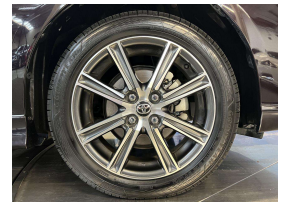

Wholesale Cars Direct

2017 Toyota Corolla Fielder Hybrid G WXB - Grade 4.5 - Appl

Vehicle	Odometer	Engine	Seats	Stock ID
Details	57.262 km	1500 cc	-	16001

TRADE IN's

All trade ins can be facilitated here quickly and easily