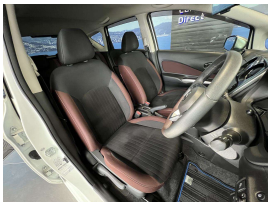

Wholesale Cars Direct

2017 Nissan Note Hybrid - Premium Spec. \$15,990

Stock ID 16415
Engine 1200 cc, Hybrid
Body Hatchback
Odometer 100,700 km
Interior 0
Transmission Automatic

Welcome to Wholesale Cars Direct.
WCD is quality, WCD is service, it is who we are.