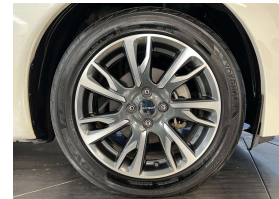

Wholesale Cars Direct

2017 Nissan Note Hybrid - Premium Spec. \$15,990

Stock ID 16415
Engine 1200 cc, Hybrid
Body Hatchback
Odometer 100,700 km
Interior 0
Transmission Automatic

Welcome to Wholesale Cars Direct.
WCD is quality, WCD is service, it is who we are.