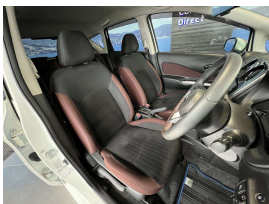

## 2017 Nissan Note Hybrid - Premium Spec. \$15,990

**Stock ID** 16415  
**Engine** 1200 cc, Hybrid  
**Body** Hatchback  
**Odometer** 100,700 km  
**Interior** 0  
**Transmission** Automatic

Welcome to Wholesale Cars Direct.  
WCD is quality, WCD is service, it is who we are.