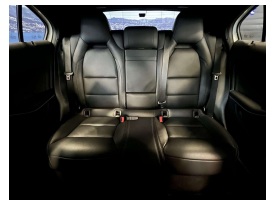

Wholesale Cars Direct

2015 Mercedes-Benz A 250 4Matic AMG Sport Pack - Leather - Grade

Stock ID 16442
Engine 2000 cc
Body Hatchback
Odometer 63,850 km
Interior Leather
Transmission Automatic

Welcome to Wholesale Cars Direct.
WCD is quality, WCD is service, it is who we are.