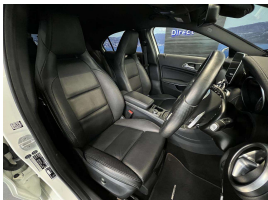

Wholesale Cars Direct

2015 Mercedes-Benz A 250 4Matic AMG Sport Pack - Leather - Grade

Stock ID 16442
Engine 2000 cc
Body Hatchback
Odometer 63,850 km
Interior Leather
Transmission Automatic

Welcome to Wholesale Cars Direct.
WCD is quality, WCD is service, it is who we are.