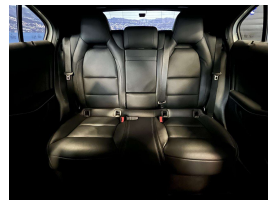

Wholesale Cars Direct

2015 Mercedes-Benz A 250 4Matic AMG Sport Pack - Leather - Grade

Stock ID 16442
Engine 2000 cc
Body Hatchback
Odometer 63,850 km
Interior Leather
Transmission Automatic

Welcome to Wholesale Cars Direct.
WCD is quality, WCD is service, it is who we are.