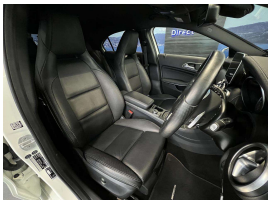

Wholesale Cars Direct

2015 Mercedes-Benz A 250 4Matic AMG Sport Pack - Leather - Grade

Stock ID	16442
Engine	2000 cc
Body	Hatchback
Odometer	63,850 km
Interior	Leather
Transmission	Automatic

Welcome to Wholesale Cars Direct.
WCD is quality, WCD is service, it is who we are.