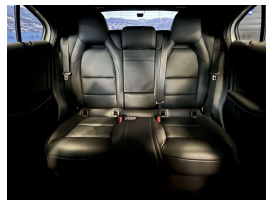

Wholesale Cars Direct

2015 Mercedes-Benz A 250 4Matic AMG Sport Pack - Leather - Grade

Stock ID	16442
Engine	2000 cc
Body	Hatchback
Odometer	63,850 km
Interior	Leather
Transmission	Automatic

Welcome to Wholesale Cars Direct.
WCD is quality, WCD is service, it is who we are.