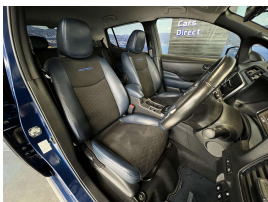

Wholesale Cars Direct

2020 Nissan Leaf 40kwh - Autech Facelift - English Dash Upgrade -

Stock ID 16545
Engine 0 cc, Electric
Body Hatchback
Odometer 35,750 km
Interior 0
Transmission Automatic

Welcome to Wholesale Cars Direct.
WCD is quality, WCD is service, it is who we are.