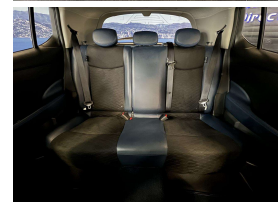

Wholesale Cars Direct

2020 Nissan Leaf 40kwh - Autech Facelift - English Dash Upgrade -

Stock ID 16545
Engine 0 cc, Electric
Body Hatchback
Odometer 35,750 km
Interior 0
Transmission Automatic

Welcome to Wholesale Cars Direct.
WCD is quality, WCD is service, it is who we are.