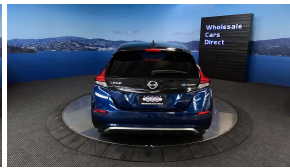

Wholesale Cars Direct

2020 Nissan Leaf 40kwh - Autech Facelift - English Dash Upgrade -

Stock ID 16545
Engine 0 cc, Electric
Body Hatchback
Odometer 35,750 km
Interior 0
Transmission Automatic

Welcome to Wholesale Cars Direct.
WCD is quality, WCD is service, it is who we are.