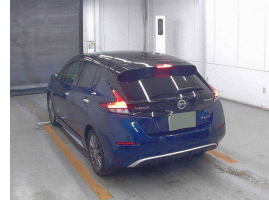

Wholesale Cars Direct

2020 Nissan Leaf 40kwh - Facelift - English Dash Upgrade -

Vehicle	Odometer	Engine	Seats	Stock ID
Details	35.635 km	0 cc	-	16545

TRADE IN's

All trade ins can be facilitated here quickly and easily