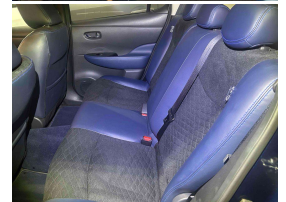

Wholesale Cars Direct

2020 Nissan Leaf 40kwh - Facelift - English Dash Upgrade -

Vehicle	Odometer	Engine	Seats	Stock ID
Details	35.635 km	0 cc	-	16545

TRADE IN's

All trade ins can be facilitated here quickly and easily