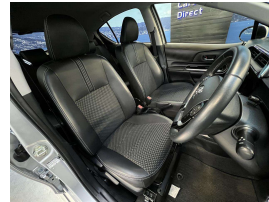

Wholesale Cars Direct

2019 Toyota Aqua Hybrid Crossover, Apple Car Play Android

Vehicle	Odometer	Engine	Seats	Stock ID
Details	72.700 km	1500 cc	-	15398

Quality is not a marketing act at Wholesale Cars Direct, it is who we are.

Grade 4.5 This Aqua is a prime WCD example of our Presentation & Purchasing. We buy better from the start. You can always tell a WCD vehicle.

Always doing the extra, the WCD way. NZ stereo with Bluetooth handsfree, music streaming, Apple CarPlay, Android auto & Reverse Camera. Partial Leather interior, Front collision warning system, Push button start, Keyless entry, Factory 2 tone 16 inch alloy wheels, Twin SRS airbags, ABS, ISOFIX child seat anchor points, 3 Point seat belts for all seats, Climate control, Parking Sensors, Lane departure warning. It's Hybrid drivetrain uses a 54kw 1.5 Litre petrol engine and a 45kw electric motor.