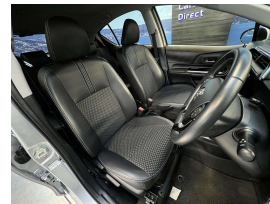

Wholesale Cars Direct

2019 Toyota Aqua Hybrid Crossover, Apple Car Play Android

Vehicle	Odometer	Engine	Seats	Stock ID
Details	72.700 km	1500 cc	-	15398

Quality is not a marketing act at Wholesale Cars Direct, it is who we are.

Grade 4.5 This Aqua is a prime WCD example of our Presentation & Purchasing. We buy better from the start. You can always tell a WCD vehicle.

Always doing the extra, the WCD way. NZ stereo with Bluetooth handsfree, music streaming, Apple CarPlay, Android auto & Reverse Camera. Partial Leather interior, Front collision warning system, Push button start, Keyless entry, Factory 2 tone 16 inch alloy wheels, Twin SRS airbags, ABS, ISOFIX child seat anchor points, 3 Point seat belts for all seats, Climate control, Parking Sensors, Lane departure warning. It's Hybrid drivetrain uses a 54kw 1.5 Litre petrol engine and a 45kw electric motor.