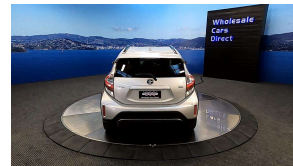

Wholesale Cars Direct

2019 Toyota Aqua Hybrid Crossover, Apple Car Play Android

Vehicle	Odometer	Engine	Seats	Stock ID
Details	72.700 km	1500 cc	-	15398

Quality is not a marketing act at Wholesale Cars Direct, it is who we are.

Grade 4.5 This Aqua is a prime WCD example of our Presentation & Purchasing. We buy better from the start. You can always tell a WCD vehicle.

Always doing the extra, the WCD way. NZ stereo with Bluetooth handsfree, music streaming, Apple CarPlay, Android auto & Reverse Camera. Partial Leather interior, Front collision warning system, Push button start, Keyless entry, Factory 2 tone 16 inch alloy wheels, Twin SRS airbags, ABS, ISOFIX child seat anchor points, 3 Point seat belts for all seats, Climate control, Parking Sensors, Lane departure warning. It's Hybrid drivetrain uses a 54kw 1.5 Litre petrol engine and a 45kw electric motor.