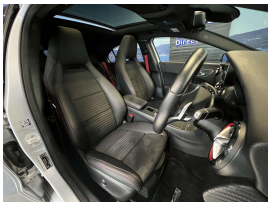

Wholesale Cars Direct

2017 Mercedes-Benz A 250 AMG Sport 4Matic - Panoramic Sunroof -

Stock ID 16553
Engine 2000 cc
Body Hatchback
Odometer 64,170 km
Interior 0
Transmission Automatic

Welcome to Wholesale Cars Direct.
WCD is quality, WCD is service, it is who we are.