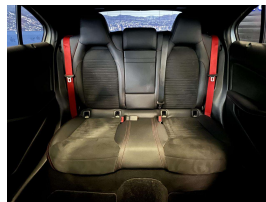

Wholesale Cars Direct

2017 Mercedes-Benz A 250 AMG Sport 4Matic - Panoramic Sunroof -

Stock ID 16553
Engine 2000 cc
Body Hatchback
Odometer 64,170 km
Interior 0
Transmission Automatic

Welcome to Wholesale Cars Direct.
WCD is quality, WCD is service, it is who we are.