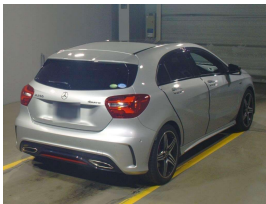

2017 Mercedes-Benz A 250 AMG Sport 4Matic - Panoramic Sunroof -

Stock ID 16553
Engine 2000 cc
Body Hatchback
Odometer 63,954 km
Interior 0
Transmission Automatic

Welcome to Wholesale Cars Direct.
WCD is quality, WCD is service, it is who we are.