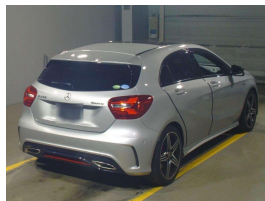

TRADE IN's

All trade ins can be facilitated here quickly and easily

FINANCE

Using only New Zealand's best finance companies we are focused on ensuring a simple, hassle-free experience to have you driving away in your new vehicle as quickly as possible

Wholesale Cars Direct, Phone 0800 22 44 02, Email sales@wcd.co.nz