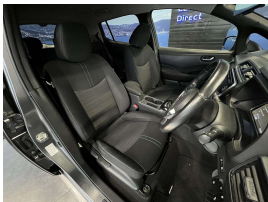

## 2019 Nissan Leaf 40kwh - English Dash Upgrade. \$16,990

**Stock ID** 16509  
**Engine** 0 cc, Electric  
**Body** Hatchback  
**Odometer** 84,200 km  
**Interior** 0  
**Transmission** Automatic

Welcome to Wholesale Cars Direct.  
WCD is quality, WCD is service, it is who we are.