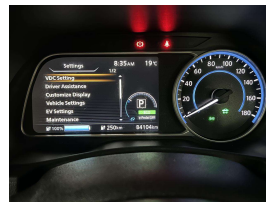

## 2019 Nissan Leaf 40kwh - English Dash Upgrade. \$16,990

**Stock ID** 16509  
**Engine** 0 cc, Electric  
**Body** Hatchback  
**Odometer** 84,200 km  
**Interior** 0  
**Transmission** Automatic

Welcome to Wholesale Cars Direct.  
WCD is quality, WCD is service, it is who we are.