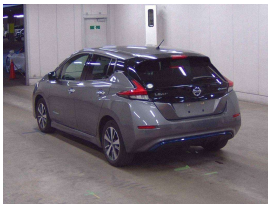

Wholesale Cars Direct

2019 Nissan Leaf 40kwh - English Dash Upgrade. \$16,990

Buy Safe Sign. You do not need to be a mechanic to Buy Safe.

Stock ID 16509

Engine , Electric

Body Hatchback

Odometer 84,092 km

Interior 0