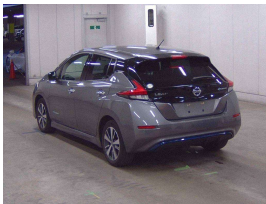

2019 Nissan Leaf 40kwh - English Dash Upgrade. $16,990

Stock ID 16509

Engine , Electric

Body Hatchback

Odometer 84,092 km

Interior 0

Transmission Automatic

Welcome to Wholesale Cars Direct.
WCD is quality, WCD is service, it is who we are.

Arriving soon.