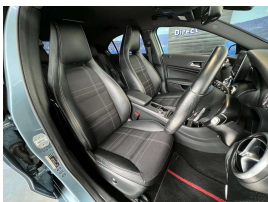

Wholesale Cars Direct

2013 Mercedes-Benz A 180 Night Pack - NZ Navigation & Stereo

Stock ID	16506
Engine	1600 cc, Internal Combustion
Body	Hatchback
Odometer	74,540 km
Interior	0
Transmission	Automatic

Welcome to Wholesale Cars Direct.
WCD is quality, WCD is service, it is who we are.

An extremely well cared for, Extremely high spec Mercedes sport hatch that WCD initially bought to the country. So we know it is of high standard. Features include NZ Navigation, Stereo upgraded to NZ spec. Night Package, Urban Progressive package, Active park assist, 9 x SRS airbags, Partial leather interior, memory package drivers seat, Paddle shift tiptronic, Adaptive cruise control, Reverse camera, Blind spot assistant, Multi function steering wheel, Attention assist (Drowsiness detection) Dark tinted glass, Pedestrian protection - Active engine hood, Front collision warning, Bi-Xenon headlights, Bluetooth handsfree, Music streaming and 18 inch 2 tone factory alloys.