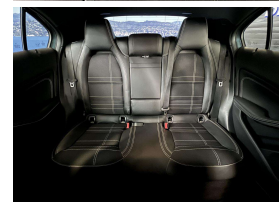

Wholesale Cars Direct

2013 Mercedes-Benz A 180 Night Pack - NZ Navigation & Stereo

Stock ID	16506
Engine	1600 cc, Internal Combustion
Body	Hatchback
Odometer	74,540 km
Interior	0
Transmission	Automatic

Welcome to Wholesale Cars Direct.
WCD is quality, WCD is service, it is who we are.

An extremely well cared for, Extremely high spec Mercedes sport hatch that WCD initially bought to the country. So we know it is of high standard. Features include NZ Navigation, Stereo upgraded to NZ spec. Night Package, Urban Progressive package, Active park assist, 9 x SRS airbags, Partial leather interior, memory package drivers seat, Paddle shift tiptronic, Adaptive cruise control, Reverse camera, Blind spot assistant, Multi function steering wheel, Attention assist (Drowsiness detection) Dark tinted glass, Pedestrian protection - Active engine hood, Front collision warning, Bi-Xenon headlights, Bluetooth handsfree, Music streaming and 18 inch 2 tone factory alloys.