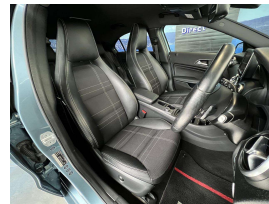

Wholesale Cars Direct

2013 Mercedes-Benz A 180 Night Pack - NZ Navigation &

Vehicle	Odometer	Engine	Seats	Stock ID
Details	74,540 km	1600 cc	-	16506

TRADE IN's

All trade ins can be facilitated here quickly and easily