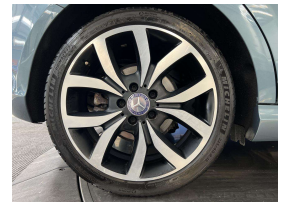

Wholesale Cars Direct

2013 Mercedes-Benz A 180 Night Pack - NZ Navigation &

Vehicle	Odometer	Engine	Seats	Stock ID
Details	74,540 km	1600 cc	-	16506

TRADE IN's

All trade ins can be facilitated here quickly and easily