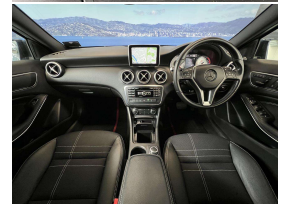

Wholesale Cars Direct

2013 Mercedes-Benz A 180 Night Pack - NZ Navigation &

Vehicle	Odometer	Engine	Seats	Stock ID
Details	74,540 km	1600 cc	-	16506

TRADE IN's

All trade ins can be facilitated here quickly and easily