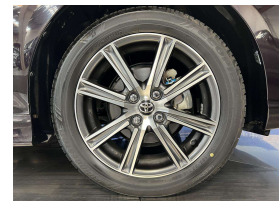

Wholesale Cars Direct

2017 Toyota Corolla Fielder Hybrid WXB - Apple Car Play Android Auto

Stock ID	16196
Engine	1500 cc, Hybrid
Body	Station Wagon
Odometer	35,896 km
Interior	0
Transmission	Automatic

Welcome to Wholesale Cars Direct.
WCD is quality, WCD is service, it is who we are.

This Hybrid WXB estate is for the most discerning buyer. Value in the lower kilometres. This is an immaculate Grade 4.5, Features include 8 x SRS airbags, Partial Leather Trim, Traction control, ISOFIX child seat anchor points, 3 Point belts for all seats, Proximity key, Push button start, Lane departure warning, Front collision warning, Auto headlights, High beam assist, Climate air conditioning, 16 inch Alloy wheels, Reverse camera, NZ stereo, Bluetooth handsfree, Music streaming, Apple car Play, Android auto. The Hybrid drivetrain which uses both a 54kw 1.5 Litre petrol engine and a 45kw electric motor.