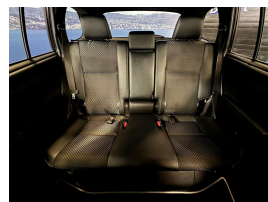

Wholesale Cars Direct

2017 Toyota Corolla Fielder Hybrid WXB - Apple Car Play Android Auto

Stock ID	16196
Engine	1500 cc, Hybrid
Body	Station Wagon
Odometer	35,896 km
Interior	0
Transmission	Automatic

Welcome to Wholesale Cars Direct.
WCD is quality, WCD is service, it is who we are.

This Hybrid WXB estate is for the most discerning buyer. Value in the lower kilometres. This is an immaculate Grade 4.5, Features include 8 x SRS airbags, Partial Leather Trim, Traction control, ISOFIX child seat anchor points, 3 Point belts for all seats, Proximity key, Push button start, Lane departure warning, Front collision warning, Auto headlights, High beam assist, Climate air conditioning, 16 inch Alloy wheels, Reverse camera, NZ stereo, Bluetooth handsfree, Music streaming, Apple car Play, Android auto. The Hybrid drivetrain which uses both a 54kw 1.5 Litre petrol engine and a 45kw electric motor.