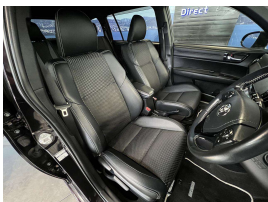

Wholesale Cars Direct

2017 Toyota Corolla Fielder Hybrid WXB - Apple Car Play Android Auto

Stock ID	16196
Engine	1500 cc, Hybrid
Body	Station Wagon
Odometer	35,896 km
Interior	0
Transmission	Automatic

Welcome to Wholesale Cars Direct.
WCD is quality, WCD is service, it is who we are.

This Hybrid WXB estate is for the most discerning buyer. Value in the lower kilometres. This is an immaculate Grade 4.5, Features include 8 x SRS airbags, Partial Leather Trim, Traction control, ISOFIX child seat anchor points, 3 Point belts for all seats, Proximity key, Push button start, Lane departure warning, Front collision warning, Auto headlights, High beam assist, Climate air conditioning, 16 inch Alloy wheels, Reverse camera, NZ stereo, Bluetooth handsfree, Music streaming, Apple car Play, Android auto. The Hybrid drivetrain which uses both a 54kw 1.5 Litre petrol engine and a 45kw electric motor.