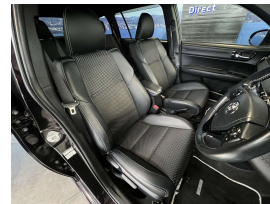

Wholesale Cars Direct

2017 Toyota Corolla Fielder Hybrid WXB - Apple Car Play

Vehicle	Odometer	Engine	Seats	Stock ID
Details	35.896 km	1500 cc	-	16196

TRADE IN's

All trade ins can be facilitated here quickly and easily