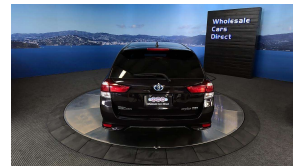

Wholesale Cars Direct

2017 Toyota Corolla Fielder Hybrid WXB - Apple Car Play

Vehicle	Odometer	Engine	Seats	Stock ID
Details	35.896 km	1500 cc	-	16196

TRADE IN's

All trade ins can be facilitated here quickly and easily