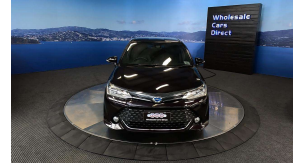

Wholesale Cars Direct

2017 Toyota Corolla Fielder Hybrid WXB - Apple Car Play

Vehicle	Odometer	Engine	Seats	Stock ID
Details	35.896 km	1500 cc	-	16196

TRADE IN's

All trade ins can be facilitated here quickly and easily