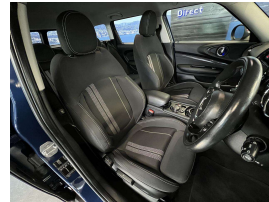

Wholesale Cars Direct

2016 Mini Clubman Cooper S - NZ Nav - Grade 4.5. \$21,990

Vehicle	Odometer	Engine	Seats	Stock ID
Details	61.475 km	2000 cc	-	16174

TRADE IN's

All trade ins can be facilitated here quickly and easily