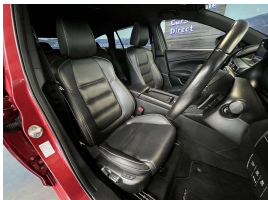

## 2017 Mazda Ateza 25S L Pack - Leather - Apple Car Play Android Auto

**Stock ID** 16551  
**Engine** 2500 cc  
**Body** Station Wagon  
**Odometer** 48,380 km  
**Interior** Leather  
**Transmission** Automatic