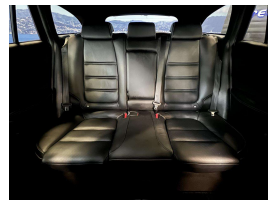

## 2017 Mazda Ateza 25S L Pack - Leather - Apple Car Play Android Auto

**Stock ID** 16551  
**Engine** 2500 cc  
**Body** Station Wagon  
**Odometer** 48,380 km  
**Interior** Leather  
**Transmission** Automatic