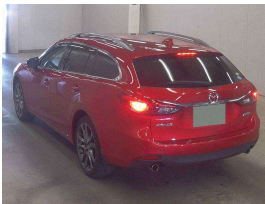

2017 Mazda Ateza 25S L Pack - Leather - Apple Car Play Android Auto

Stock ID 16551
Engine 2500 cc
Body Station Wagon
Odometer 48,260 km
Interior Leather
Transmission Automatic

Welcome to Wholesale Cars Direct.
WCD is quality, WCD is service, it is who we are.