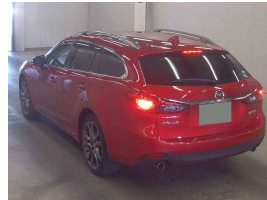

TRADE IN's

All trade ins can be facilitated here quickly and easily

FINANCE

Using only New Zealand's best finance companies we are focused on ensuring a simple, hassle-free experience to have you driving away in your new vehicle as quickly as possible

Wholesale Cars Direct, Phone 0800 22 44 02, Email sales@wcd.co.nz