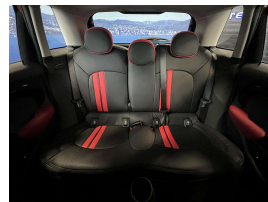

Wholesale Cars Direct

2014 Mini Cooper S - Leather - Grade 4.5 - NZ Nav. \$19,990

Stock ID 16491
Engine 2000 cc
Body Hatchback
Odometer 54,700 km
Interior Leather
Transmission Automatic

Welcome to Wholesale Cars Direct.
WCD is quality, WCD is service, it is who we are.