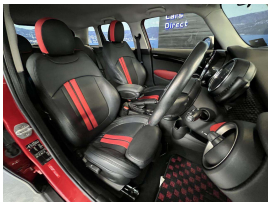

Wholesale Cars Direct

2014 Mini Cooper S - Leather - Grade 4.5 - NZ Nav. \$19,990

Stock ID 16491
Engine 2000 cc
Body Hatchback
Odometer 54,700 km
Interior Leather
Transmission Automatic

Welcome to Wholesale Cars Direct.
WCD is quality, WCD is service, it is who we are.