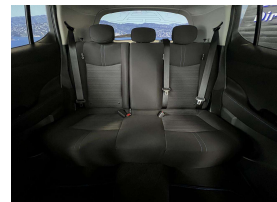

## 2020 Nissan Leaf E+X 62kwh - Facelift - English Dash Upgrade. \$27,990

**Stock ID** 16510  
**Engine** 0 cc, Electric  
**Body** Hatchback  
**Odometer** 33,370 km  
**Interior** 0  
**Transmission** Automatic