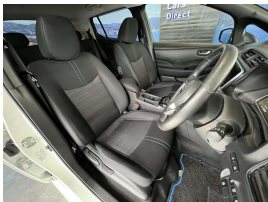

## 2020 Nissan Leaf E+X 62kwh - Facelift - English Dash Upgrade. \$27,990

**Stock ID** 16510  
**Engine** 0 cc, Electric  
**Body** Hatchback  
**Odometer** 33,370 km  
**Interior** 0  
**Transmission** Automatic