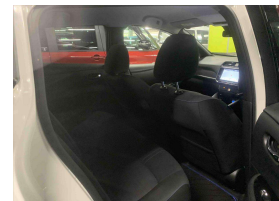

Wholesale Cars Direct

2020 Nissan Leaf E+X 62kwh - Facelift - English Dash Upgrade. \$27,990

Buy Safe tips. You do not need to be a mechanic to Buy Safe.

Stock ID 16510
Engine , Electric
Body Hatchback
Odometer 33,256 km
Interior 0
Transmission Automatic