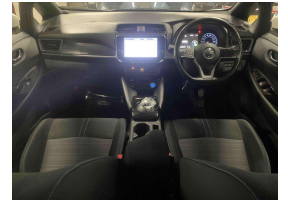

TRADE IN's

All trade ins can be facilitated here quickly and easily

FINANCE

Using only New Zealand's best finance companies we are focused on ensuring a simple, hassle-free experience to have you driving away in your new vehicle as quickly as possible

Wholesale Cars Direct, Phone 0800 22 44 02, Email sales@wcd.co.nz