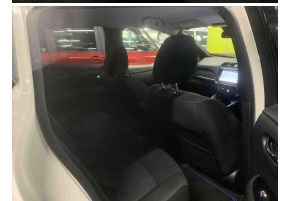

TRADE IN's

All trade ins can be facilitated here quickly and easily

FINANCE

Using only New Zealand's best finance companies we are focused on ensuring a simple, hassle-free experience to have you driving away in your new vehicle as quickly as possible

Wholesale Cars Direct, Phone 0800 22 44 02, Email sales@wcd.co.nz