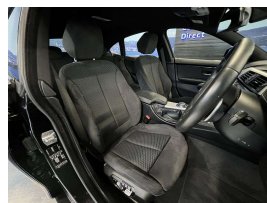

Wholesale Cars Direct

2017 BMW 420i Motorsport - NZ Nav - Grade 4.5. \$24,990

Vehicle	Odometer	Engine	Seats	Stock ID
Details	73.500 km	2000 cc	-	16105

TRADE IN's

All trade ins can be facilitated here quickly and easily