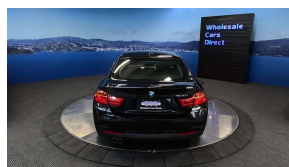

Wholesale Cars Direct

2017 BMW 420i Motorsport - NZ Nav - Grade 4.5. \$24,990

Vehicle	Odometer	Engine	Seats	Stock ID
Details	73.500 km	2000 cc	-	16105

TRADE IN's

All trade ins can be facilitated here quickly and easily