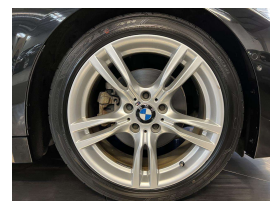

Wholesale Cars Direct

2017 BMW 420i Motorsport - NZ Nav - Grade 4.5. \$24,990

Vehicle	Odometer	Engine	Seats	Stock ID
Details	73.500 km	2000 cc	-	16105

TRADE IN's

All trade ins can be facilitated here quickly and easily