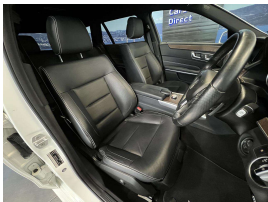

Wholesale Cars Direct

2014 Mercedes-Benz E 250 AMG Sport Package - Leather - Grade 4.5.

Stock ID 16463
Engine 2000 cc
Body Station Wagon
Odometer 55,750 km
Interior Leather
Transmission Automatic

Welcome to Wholesale Cars Direct.
WCD is quality, WCD is service, it is who we are.