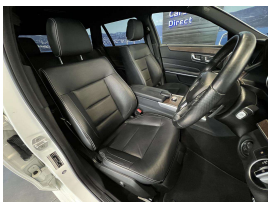

Wholesale Cars Direct

2014 Mercedes-Benz E 250 AMG Sport Package - Leather - Grade 4.5.

Stock ID 16463
Engine 2000 cc
Body Station Wagon
Odometer 55,750 km
Interior Leather
Transmission Automatic

Welcome to Wholesale Cars Direct.
WCD is quality, WCD is service, it is who we are.