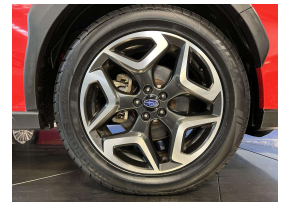

## 2017 Subaru XV 2.0IS Eyesight - AWD - Grade 4.5. \$21,990

Vehicle	Odometer	Engine	Seats	Stock ID
Details	65.139 km	2000 cc	-	16126