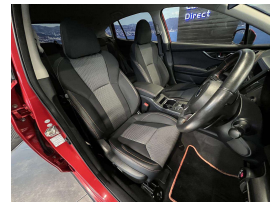

## 2017 Subaru XV 2.0IS Eyesight - AWD - Grade 4.5. \$21,990

Vehicle	Odometer	Engine	Seats	Stock ID
Details	65.139 km	2000 cc	-	16126