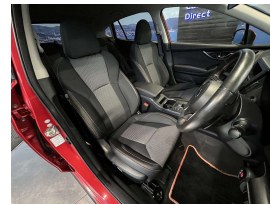

Wholesale Cars Direct

2017 Subaru XV 2.0IS Eyesight - AWD - Grade 4.5. \$22,990

Vehicle	Odometer	Engine	Seats	Stock ID
Details	65.139 km	2000 cc	-	16126

TRADE IN's

All trade ins can be facilitated here quickly and easily