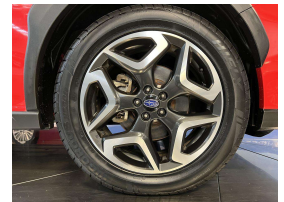

Wholesale Cars Direct

2017 Subaru XV 2.0IS Eyesight - AWD - Grade 4.5. \$22,990

Vehicle	Odometer	Engine	Seats	Stock ID
Details	65.139 km	2000 cc	-	16126

TRADE IN's

All trade ins can be facilitated here quickly and easily