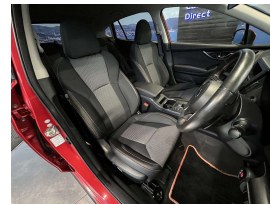

## 2017 Subaru XV 2.0IS Eyesight - AWD - Grade 4.5. \$22,990

Vehicle	Odometer	Engine	Seats	Stock ID
Details	65.139 km	2000 cc	-	16126