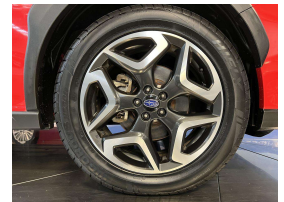

## 2017 Subaru XV 2.0IS Eyesight - AWD - Grade 4.5. \$22,990

Vehicle	Odometer	Engine	Seats	Stock ID
Details	65.139 km	2000 cc	-	16126