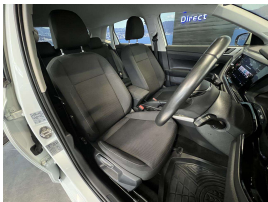

## 2019 Volkswagen Polo NZ New. \$14,990

**Stock ID** 16579  
**Engine** 1000 cc, Internal Combustion  
**Body** Hatchback  
**Odometer** 88,520 km  
**Interior** 0  
**Transmission** Automatic

Welcome to Wholesale Cars Direct.  
WCD is quality, WCD is service, it is who we are.