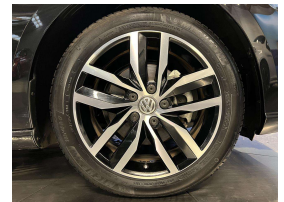

Wholesale Cars Direct

2019 Volkswagen Golf 1.4 Highline - Virtual Cockpit -Apple

Vehicle	Odometer	Engine	Seats	Stock ID
Details	52,333 km	1400 cc	-	16158

Quality is not a marketing act at Wholesale Cars Direct, it is who we are.

What an example of a mark 7.5 WCD has bought to the NZ car market. We have upgraded the Navigation & stereo to NZ spec which also brings Apple car play & Android auto. It also comes with 17 inch factory alloys, 9 x SRS airbags, Radar cruise control, Electronic stability program, 3 Point seat belts for all seats, Auto Headlights, Multi function Steering wheel, Lane departure warning, Paddle shift tiptronic, Reverse camera, Bluetooth music streaming, Hands free, Auto headlights, Isofix car seat anchor points, Proximity key, Push button start. Equipped with a 1.4 Litre Turbocharged Engine that develops 103kw.