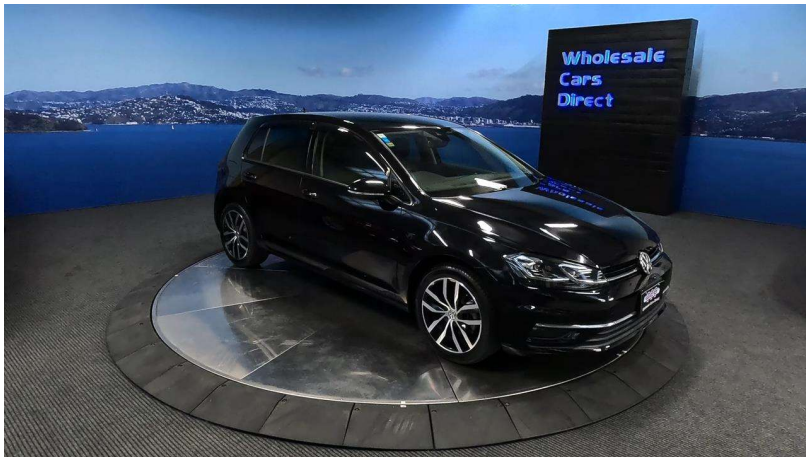

Wholesale Cars Direct

2019 Volkswagen Golf 1.4 Highline - Virtual Cockpit -Apple

Vehicle	Odometer	Engine	Seats	Stock ID
Details	52,333 km	1400 cc	-	16158

Quality is not a marketing act at Wholesale Cars Direct, it is who we are.

What an example of a mark 7.5 WCD has bought to the NZ car market. We have upgraded the Navigation & stereo to NZ spec which also brings Apple car play & Android auto. It also comes with 17 inch factory alloys, 9 x SRS airbags, Radar cruise control, Electronic stability program, 3 Point seat belts for all seats, Auto Headlights, Multi function Steering wheel, Lane departure warning, Paddle shift tiptronic, Reverse camera, Bluetooth music streaming, Hands free, Auto headlights, Isofix car seat anchor points, Proximity key, Push button start. Equipped with a 1.4 Litre Turbocharged Engine that develops 103kw.