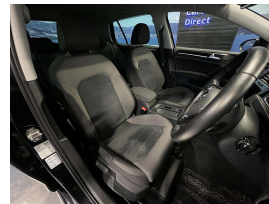

Wholesale Cars Direct

2019 Volkswagen Golf 1.4 Highline - Virtual Cockpit -Apple

Vehicle	Odometer	Engine	Seats	Stock ID
Details	52,333 km	1400 cc	-	16158

Quality is not a marketing act at Wholesale Cars Direct, it is who we are.

What an example of a mark 7.5 WCD has bought to the NZ car market. We have upgraded the Navigation & stereo to NZ spec which also brings Apple car play & Android auto. It also comes with 17 inch factory alloys, 9 x SRS airbags, Radar cruise control, Electronic stability program, 3 Point seat belts for all seats, Auto Headlights, Multi function Steering wheel, Lane departure warning, Paddle shift tiptronic, Reverse camera, Bluetooth music streaming, Hands free, Auto headlights, Isofix car seat anchor points, Proximity key, Push button start. Equipped with a 1.4 Litre Turbocharged Engine that develops 103kw.