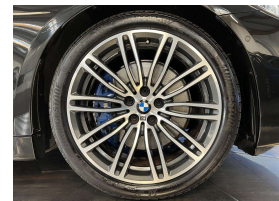

## 2017 BMW 530i Motorsport - Full Leather - NZ Nav - Grade 4.5.

**Stock ID** 16436  
**Engine** 2000 cc  
**Body** Sedan  
**Odometer** 62,320 km  
**Interior** Leather  
**Transmission** Automatic

Welcome to Wholesale Cars Direct.  
WCD is quality, WCD is service, it is who we are.