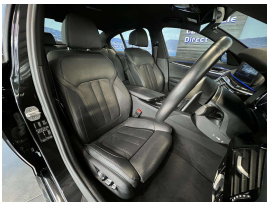

## 2017 BMW 530i Motorsport - Full Leather - NZ Nav - Grade 4.5.

**Stock ID** 16436  
**Engine** 2000 cc  
**Body** Sedan  
**Odometer** 62,320 km  
**Interior** Leather  
**Transmission** Automatic

Welcome to Wholesale Cars Direct.  
WCD is quality, WCD is service, it is who we are.