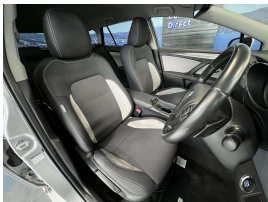

Wholesale Cars Direct

2015 Toyota Avensis Xi \$14,990

Stock ID 16469
Engine 2000 cc
Body Station Wagon
Odometer 117,300 km
Interior 0
Transmission Automatic

Welcome to Wholesale Cars Direct.
WCD is quality, WCD is service, it is who we are.