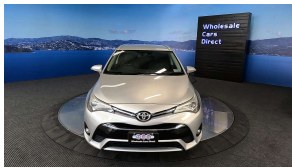

Wholesale Cars Direct

2015 Toyota Avensis Xi \$14,990

Stock ID 16469
Engine 2000 cc
Body Station Wagon
Odometer 117,300 km
Interior 0
Transmission Automatic

Welcome to Wholesale Cars Direct.
WCD is quality, WCD is service, it is who we are.