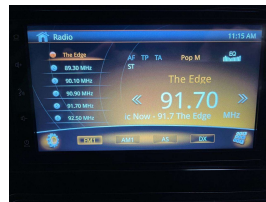

Wholesale Cars Direct

2015 Toyota Avensis Xi \$14,990

Stock ID 16469
Engine 2000 cc
Body Station Wagon
Odometer 117,300 km
Interior 0
Transmission Automatic

Welcome to Wholesale Cars Direct.
WCD is quality, WCD is service, it is who we are.