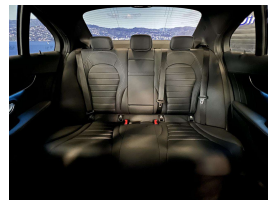

## 2017 Mercedes-Benz C 200 Avantgarde AMG Sport - Leather - Grade

**Stock ID** 16498  
**Engine** 2000 cc  
**Body** Sedan  
**Odometer** 46,080 km  
**Interior** Leather  
**Transmission** Automatic

Welcome to Wholesale Cars Direct.  
WCD is quality, WCD is service, it is who we are.