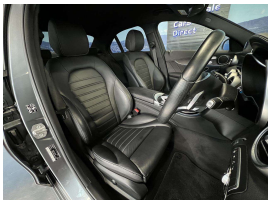

## 2017 Mercedes-Benz C 200 Avantgarde AMG Sport - Leather - Grade

**Stock ID** 16498  
**Engine** 2000 cc  
**Body** Sedan  
**Odometer** 46,080 km  
**Interior** Leather  
**Transmission** Automatic

Welcome to Wholesale Cars Direct.  
WCD is quality, WCD is service, it is who we are.