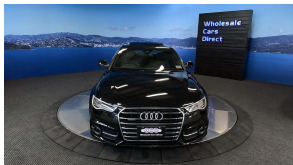

Wholesale Cars Direct

2017 Audi A6 2.0TFSI Quattro S Line - Leather. \$23,990

Stock ID 16413
Engine 2000 cc
Body Sedan
Odometer 91,400 km
Interior Leather
Transmission Automatic

Welcome to Wholesale Cars Direct.
WCD is quality, WCD is service, it is who we are.