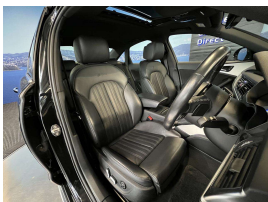

Wholesale Cars Direct

2017 Audi A6 2.0TFSI Quattro S Line - Leather. \$23,990

Stock ID 16413
Engine 2000 cc
Body Sedan
Odometer 91,400 km
Interior Leather
Transmission Automatic

Welcome to Wholesale Cars Direct.
WCD is quality, WCD is service, it is who we are.