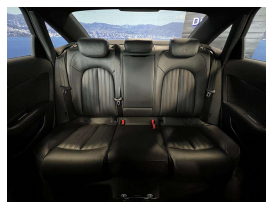

Wholesale Cars Direct

2017 Audi A6 2.0TFSI Quattro S Line - Leather. \$23,990

Stock ID 16413
Engine 2000 cc
Body Sedan
Odometer 91,400 km
Interior Leather
Transmission Automatic

Welcome to Wholesale Cars Direct.
WCD is quality, WCD is service, it is who we are.