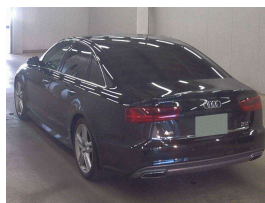

TRADE IN's

All trade ins can be facilitated here quickly and easily

FINANCE

Using only New Zealand's best finance companies we are focused on ensuring a simple, hassle-free experience to have you driving away in your new vehicle as quickly as possible

Wholesale Cars Direct, Phone 0800 22 44 02, Email sales@wcd.co.nz