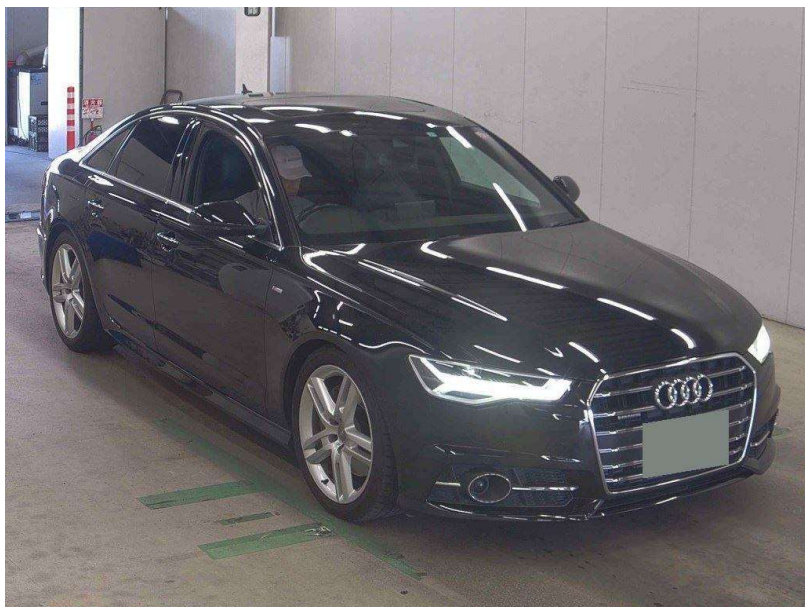

Wholesale Cars Direct

2017 Audi A6 2.0TFSI Quattro S Line - Leather. $24,990

Vehicle Details	Odometer 91,320 km	Engine 2000 cc	Seats -	Stock ID 16413

TRADE IN's

All trade ins can be facilitated here quickly and easily

FINANCE

Using only New Zealand's best finance companies we are focused on ensuring a simple, hassle-free experience to have you driving away in your new vehicle as quickly as possible

Wholesale Cars Direct, Phone 0800 22 44 02, Email sales@wcd.co.nz